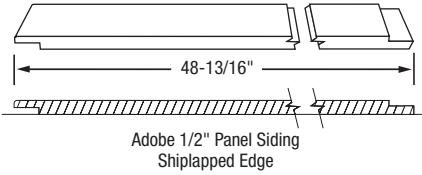

TruWood®

SIDING | TRIM

PRODUCT PROFILES

1.800.417.3674

www.TruWoodSiding.com

ADOBE™ PANEL SIDING (4'x8' panels)

PANEL SIDING (4'x8' panels)

OLD MILL® SHINGLE LAP SIDING

COTTAGE LAP® 4", 5" AND 8" TWELVEFOUR, TWELVESIX AND CHANNEL RUSTIC™ SIDING (16' lengths)

CEDAR SHAKE LAP SIDING (16' lengths)

SURE LOCK™ AND SURE LOCK SIX COTTAGE LAP® SIDING (16' lengths)

BEVELED EDGE LAP SIDING (16' lengths)

SELF-ALIGNING LAP SIDING (16' lengths)

REVERSIBLE TRIM (16' lengths)

DESIGNER SHAKE® LAP SIDING (8' lengths)

PLOWED FASCIA