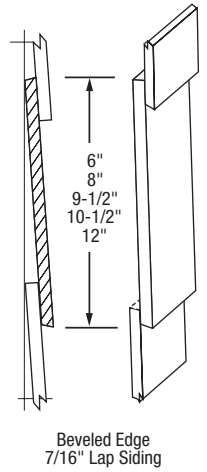

COTTAGE LAP® 4", 5" AND 8" TWELVEFOUR, TWELVESIX AND CHANNEL RUSTIC™ SIDING (16' lengths)

CEDAR SHAKE LAP SIDING (16' lengths)

SURE LOCK™ AND SURE LOCK SIX COTTAGE LAP® SIDING (16' lengths)

BEVELED EDGE LAP SIDING (16' lengths)

SELF-ALIGNING LAP SIDING (16' lengths)

REVERSIBLE TRIM (16' lengths)

DESIGNER SHAKE® LAP SIDING (8' lengths)

PLOWED FASCIA