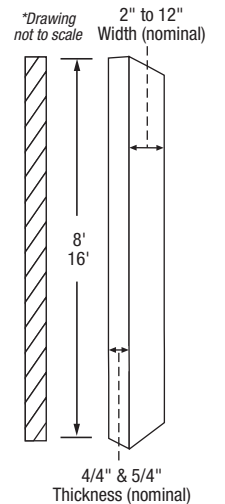

COTTAGE LAP® 4", 5" AND 8" TWELVEFOUR, TWELVESIX AND CHANNEL RUSTIC™ SIDING (16' lengths)

CEDAR SHAKE LAP SIDING (16' lengths)

SURE LOCK™ AND SURE LOCK SIX COTTAGE LAP® SIDING (16' lengths)

BEVELED EDGE LAP SIDING (16' lengths)

SELF-ALIGNING LAP SIDING (16' lengths)

REVERSIBLE TRIM (16' lengths)

DESIGNER SHAKE® LAP SIDING (8' lengths)

PLOWED FASCIA