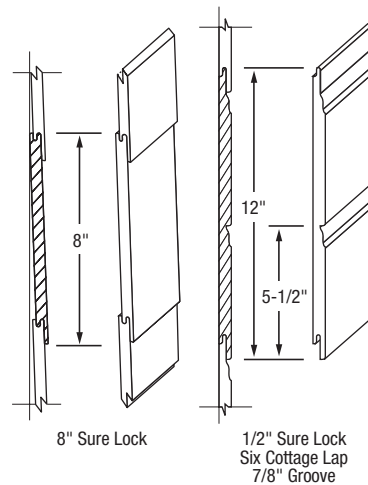

TruWood®

SIDING | TRIM

PRODUCT PROFILES

1.800.417.3674

www.TruWoodSiding.com

ADOBE™ PANEL SIDING (4'x8' panels)

PANEL SIDING (4'x8' panels)

OLD MILL® SHINGLE LAP SIDING

COTTAGE LAP® 4", 5" AND 8" TWELVEFOUR, TWELVESIX AND CHANNEL RUSTIC™ SIDING (16' lengths)

CEDAR SHAKE LAP SIDING (16' lengths)

SURE LOCK™ AND SURE LOCK SIX COTTAGE LAP® SIDING (16' lengths)

BEVELED EDGE LAP SIDING (16' lengths)

SELF-ALIGNING LAP SIDING (16' lengths)

REVERSIBLE TRIM (16' lengths)

DESIGNER SHAKE® LAP SIDING (8' lengths)

PLOWED FASCIA