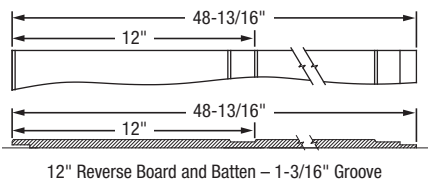

TruWood®

SIDING | TRIM

PRODUCT PROFILES

1.800.417.3674

www.TruWoodSiding.com

ADOBE™ PANEL SIDING (4'x8' panels)

PANEL SIDING (4'x8' panels)

OLD MILL® SHINGLE LAP SIDING

COTTAGE LAP® 4", 5" AND 8" TWELVEFOUR, TWELVESIX AND CHANNEL RUSTIC™ SIDING (16' lengths)

CEDAR SHAKE LAP SIDING (16' lengths)

SURE LOCK™ AND SURE LOCK SIX COTTAGE LAP® SIDING (16' lengths)

BEVELED EDGE LAP SIDING (16' lengths)

SELF-ALIGNING LAP SIDING (16' lengths)

REVERSIBLE TRIM (16' lengths)

DESIGNER SHAKE® LAP SIDING (8' lengths)

PLOWED FASCIA