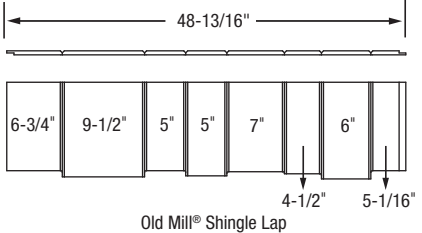

TruWood®

SIDING | TRIM

PRODUCT PROFILES

1.800.417.3674

www.TruWoodSiding.com

ADOBE™ PANEL SIDING (4'x8' panels)

PANEL SIDING (4'x8' panels)

OLD MILL® SHINGLE LAP SIDING

COTTAGE LAP® 4", 5" AND 8" TWELVEFOUR, TWELVESIX AND CHANNEL RUSTIC™ SIDING (16' lengths)

CEDAR SHAKE LAP SIDING (16' lengths)

SURE LOCK™ AND SURE LOCK SIX COTTAGE LAP® SIDING (16' lengths)

BEVELED EDGE LAP SIDING (16' lengths)

SELF-ALIGNING LAP SIDING (16' lengths)

REVERSIBLE TRIM (16' lengths)

DESIGNER SHAKE® LAP SIDING (8' lengths)

PLOWED FASCIA