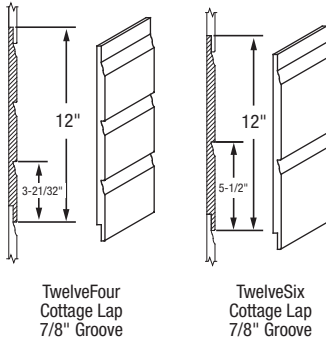

TruWood®

SIDING | TRIM

PRODUCT PROFILES

1.800.417.3674

www.TruWoodSiding.com

ADOBE™ PANEL SIDING (4'x8' panels)

PANEL SIDING (4'x8' panels)

OLD MILL® SHINGLE LAP SIDING

COTTAGE LAP® 4", 5" AND 8" TWELVEFOUR, TWELVESIX AND CHANNEL RUSTIC™ SIDING (16' lengths)

CEDAR SHAKE LAP SIDING (16' lengths)

SURE LOCK™ AND SURE LOCK SIX COTTAGE LAP® SIDING (16' lengths)

BEVELED EDGE LAP SIDING (16' lengths)

SELF-ALIGNING LAP SIDING (16' lengths)

REVERSIBLE TRIM (16' lengths)

DESIGNER SHAKE® LAP SIDING (8' lengths)

PLOWED FASCIA