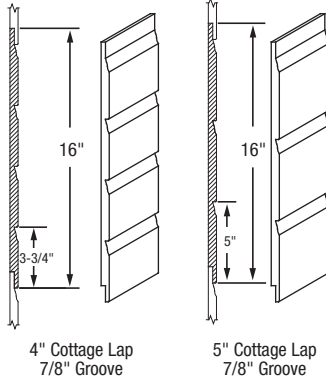

TruWood®

SIDING | TRIM

PRODUCT PROFILES

1.800.417.3674

www.TruWoodSiding.com

ADOBE™ PANEL SIDING (4'x8' panels)

PANEL SIDING (4'x8' panels)

OLD MILL® SHINGLE LAP SIDING

COTTAGE LAP® 4", 5" AND 8" TWELVEFOUR, TWELVESIX AND CHANNEL RUSTIC™ SIDING (16' lengths)

CEDAR SHAKE LAP SIDING (16' lengths)

SURE LOCK™ AND SURE LOCK SIX COTTAGE LAP® SIDING (16' lengths)

BEVELED EDGE LAP SIDING (16' lengths)

SELF-ALIGNING LAP SIDING (16' lengths)

REVERSIBLE TRIM (16' lengths)

DESIGNER SHAKE® LAP SIDING (8' lengths)

PLOWED FASCIA