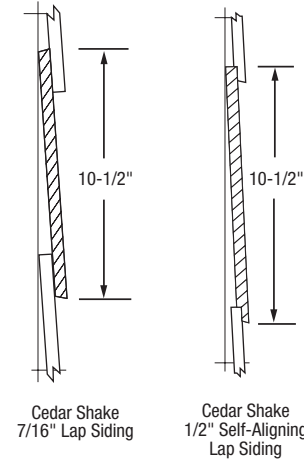

TruWood®

SIDING | TRIM

PRODUCT PROFILES

1.800.417.3674

www.TruWoodSiding.com

ADOBE™ PANEL SIDING (4'x8' panels)

PANEL SIDING (4'x8' panels)

OLD MILL® SHINGLE LAP SIDING

COTTAGE LAP® 4", 5" AND 8" TWELVEFOUR, TWELVESIX AND CHANNEL RUSTIC™ SIDING (16' lengths)

CEDAR SHAKE LAP SIDING (16' lengths)

SURE LOCK™ AND SURE LOCK SIX COTTAGE LAP® SIDING (16' lengths)

BEVELED EDGE LAP SIDING (16' lengths)

SELF-ALIGNING LAP SIDING (16' lengths)

REVERSIBLE TRIM (16' lengths)

DESIGNER SHAKE® LAP SIDING (8' lengths)

PLOWED FASCIA