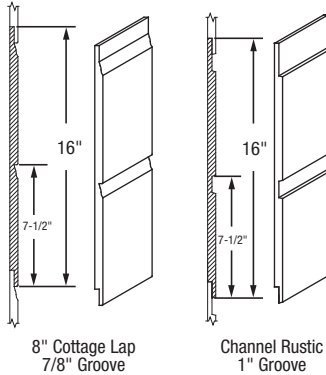

TruWood®

SIDING | TRIM

PRODUCT PROFILES

1.800.417.3674

www.TruWoodSiding.com

ADOBE™ PANEL SIDING (4'x8' panels)

PANEL SIDING (4'x8' panels)

OLD MILL® SHINGLE LAP SIDING

COTTAGE LAP® 4", 5" AND 8" TWELVEFOUR, TWELVESIX AND CHANNEL RUSTIC™ SIDING (16' lengths)

CEDAR SHAKE LAP SIDING (16' lengths)

SURE LOCK™ AND SURE LOCK SIX COTTAGE LAP® SIDING (16' lengths)

BEVELED EDGE LAP SIDING (16' lengths)

SELF-ALIGNING LAP SIDING (16' lengths)

REVERSIBLE TRIM (16' lengths)

DESIGNER SHAKE® LAP SIDING (8' lengths)

PLOWED FASCIA