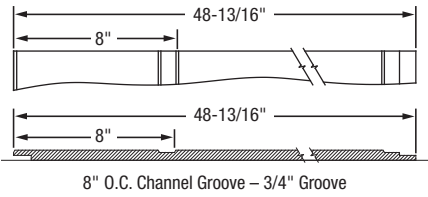

TruWood®

SIDING | TRIM

PRODUCT PROFILES

1.800.417.3674

www.TruWoodSiding.com

ADOBE™ PANEL SIDING (4'x8' panels)

PANEL SIDING (4'x8' panels)

OLD MILL® SHINGLE LAP SIDING

COTTAGE LAP® 4", 5" AND 8" TWELVEFOUR, TWELVESIX AND CHANNEL RUSTIC™ SIDING (16' lengths)

CEDAR SHAKE LAP SIDING (16' lengths)

SURE LOCK™ AND SURE LOCK SIX COTTAGE LAP® SIDING (16' lengths)

BEVELED EDGE LAP SIDING (16' lengths)

SELF-ALIGNING LAP SIDING (16' lengths)

REVERSIBLE TRIM (16' lengths)

DESIGNER SHAKE® LAP SIDING (8' lengths)

PLOWED FASCIA