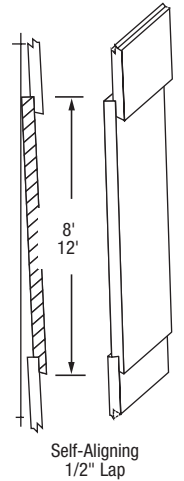

COTTAGE LAP® 4", 5" AND 8" TWELVEFOUR, TWELVESIX AND CHANNEL RUSTIC™ SIDING (16' lengths)

CEDAR SHAKE LAP SIDING (16' lengths)

SURE LOCK™ AND SURE LOCK SIX COTTAGE LAP® SIDING (16' lengths)

BEVELED EDGE LAP SIDING (16' lengths)

SELF-ALIGNING LAP SIDING (16' lengths)

REVERSIBLE TRIM (16' lengths)

DESIGNER SHAKE® LAP SIDING (8' lengths)

PLOWED FASCIA