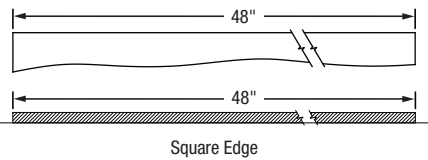

TruWood®

SIDING | TRIM

PRODUCT PROFILES

1.800.417.3674

www.TruWoodSiding.com

ADOBE™ PANEL SIDING (4'x8' panels)

PANEL SIDING (4'x8' panels)

OLD MILL® SHINGLE LAP SIDING

COTTAGE LAP® 4", 5" AND 8" TWELVEFOUR, TWELVESIX AND CHANNEL RUSTIC™ SIDING (16' lengths)

CEDAR SHAKE LAP SIDING (16' lengths)

SURE LOCK™ AND SURE LOCK SIX COTTAGE LAP® SIDING (16' lengths)

BEVELED EDGE LAP SIDING (16' lengths)

SELF-ALIGNING LAP SIDING (16' lengths)

REVERSIBLE TRIM (16' lengths)

DESIGNER SHAKE® LAP SIDING (8' lengths)

PLOWED FASCIA