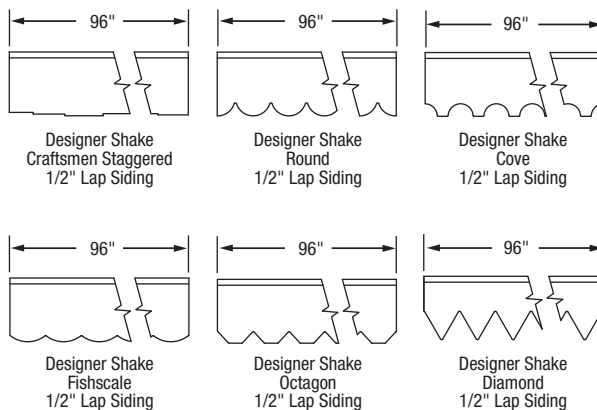

COTTAGE LAP® 4", 5" AND 8" TWELVEFOUR, TWELVESIX AND CHANNEL RUSTIC™ SIDING (16' lengths)

CEDAR SHAKE LAP SIDING (16' lengths)

SURE LOCK™ AND SURE LOCK SIX COTTAGE LAP® SIDING (16' lengths)

BEVELED EDGE LAP SIDING (16' lengths)

SELF-ALIGNING LAP SIDING (16' lengths)

REVERSIBLE TRIM (16' lengths)

DESIGNER SHAKE® LAP SIDING (8' lengths)

PLOWED FASCIA