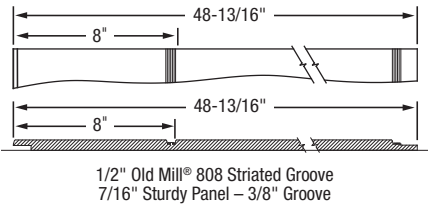

TruWood®

SIDING | TRIM

PRODUCT PROFILES

1.800.417.3674

www.TruWoodSiding.com

ADOBE™ PANEL SIDING (4'x8' panels)

PANEL SIDING (4'x8' panels)

OLD MILL® SHINGLE LAP SIDING

COTTAGE LAP® 4", 5" AND 8" TWELVEFOUR, TWELVESIX AND CHANNEL RUSTIC™ SIDING (16' lengths)

CEDAR SHAKE LAP SIDING (16' lengths)

SURE LOCK™ AND SURE LOCK SIX COTTAGE LAP® SIDING (16' lengths)

BEVELED EDGE LAP SIDING (16' lengths)

SELF-ALIGNING LAP SIDING (16' lengths)

REVERSIBLE TRIM (16' lengths)

DESIGNER SHAKE® LAP SIDING (8' lengths)

PLOWED FASCIA